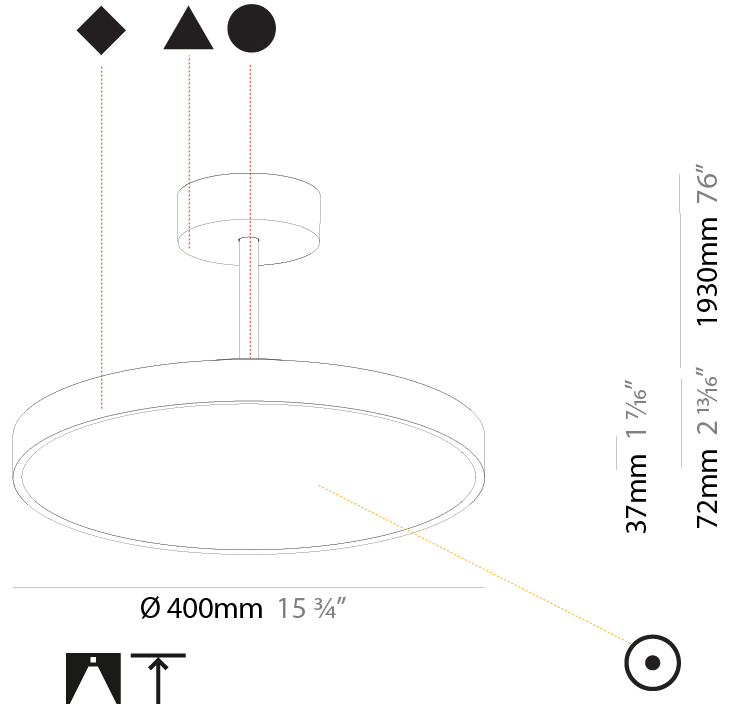

GENERAL

Series: Sign Diva Tube
Subseries: Sign Diva Tube
Brand: Prolicht
Division: Architectural
Mounting Type: Suspension
Mounting Location: Ceiling
Subcategory: Pendant

PHYSICAL

Shape: Round
Diameter (mm): 400
Diameter (in): 15 3/4
Height (mm): 72
Height (in): 2 13/16
Max. Overall Height (mm): 2002
Max. Overall Height (in): 78 13/16
Light Distribution: Direct
Weight (kg): 2.888
Weight (lbs): 6.366
Diffuser: [PMMA - Opal](#) / [Micro-Prism](#) / [Sparkling Secret](#) / [Vintage Industrial](#)
Fixture Finish: [SSR / BKV / CWI / CRY / HAB / UFT / ITA / RUA / FTG / MYG / LOD / PUS / FRO / FUP / KIA / POP / BLS / SPG / MEY / GOH / GUM / CHC / COM / ABZ / JAG / OBR / MOS / ROR](#)
Fixture Material: [Extruded Aluminum](#) / [Steel](#)

ELECTRICAL

Lamp Type: LED (Zhaga Standard)
Input Wattage (W): 17
Total Output Wattage (W): 16
Dimming: [Tri-Mode (Non-Dimming and Phase Dimming (120Vac only) and 0-10V Dimming)](#)
Driver Included: Yes
Driver Location: Integrated
Driver Type: Constant Current - Universal
Driver Class: Class 2
Input Voltage (V): 120 - 277
Constant Current (MA): 500

LED

Color Temperature (*K): [2700](#) / [3000](#) / [3500](#) / [4000](#)
Max. Delivered Lumen (lm): 1807 / 1943 / 1951 / 1991
Nominal Lumen (lm): 2250 / 2450 / 2430 / 2480
CRI: >90 CRI
Lamp Life (hrs): 50000

OPTICAL

RATINGS AND CERTIFICATIONS

Certified By: Certified for North American Standards
IP rating: IP20